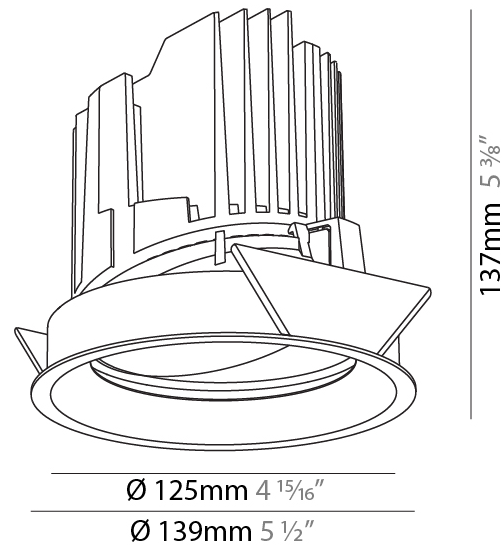

PHYSICAL

Shape: Round
Diameter (mm): 139
Diameter (in): 5 1/2
Height (mm): 137
Height (in): 5 3/8
Ceiling Thickness (mm): 10 / 12.5 / 15
Ceiling Thickness (in): 3/8 or 1/2 or 9/16
Min. Recessing Depth (mm): 150
Min. Recessing Depth (in): 5 7/8
Light Distribution: Adjustable / Downlight
Weight (kg): 0.853
Weight (lbs): 1.88
Fixture Finish: SSR / BKV / CWI / CRY / HAB / UFT / ITA / RUA / FTG / MYG / LOD / PUS / FRO / FUP / KIA / POP / BLS / SPG / MEY / GOH / GUM / CHC / COM / ABZ / JAG / OBR / MOS / ROR
Fixture Material: Aluminum Die Cast
Cut-out Measurements: 130mm / 5 1/8"

ELECTRICAL

Lamp Type: LED (Zhaga Standard)
Input Wattage (W): 28.6
Total Output Wattage (W): 26.4
Dimming: Tri-Mode (Non-Dimming and Phase Dimming (120Vac only) and 0-10V Dimming)
Driver Included: No
Driver Location: Recessed Housing
Driver Type: Constant Current - Universal
Driver Class: Class 2
Housing: See components
Input Voltage (V): 120 - 277
Constant Current (MA): 700

LED

Number of LEDs: 1
Color Temperature (°K): 2700 / 3000 / 3500 / 4000
Max. Delivered Lumen (lm): 1180 / 1930 / 2029 / 2070
Nominal Lumen (lm): 3210 / 3290 / 3459 / 3530
CRI: >90 CRI
Lamp Life (hrs): 50000

OPTICAL

Reflector: 10 / 18 / 36
Adjustability: Rotational 355°, Tilt 30°

RATINGS AND CERTIFICATIONS

Certified By: Certified for North American Standards
IP rating: IP54

130mm 5 1/8"	150mm 5 7/8"	10 | 15mm 3/8" | 9/16"	30°	355°	

A